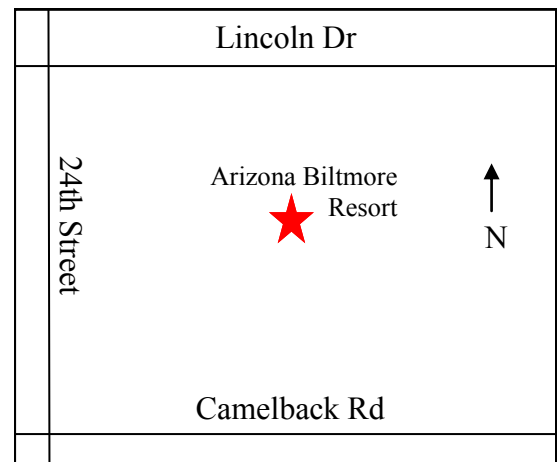

From North: Take Scottsdale Road south to Lincoln Drive and turn right. Continue west (approximately 7 miles) to 24th Street and turn left. Head south to Missouri Avenue and turn left. Conference Center is next to the entrance of the hotel on the west side.

6:30 p.m. Ballroom doors open

7:00 p.m. Main program begins

No actual tickets have been printed for the event.
Simply check in at the registration tables.
Dress for the event is Business Attire.

Map to Arizona Biltmore Resort