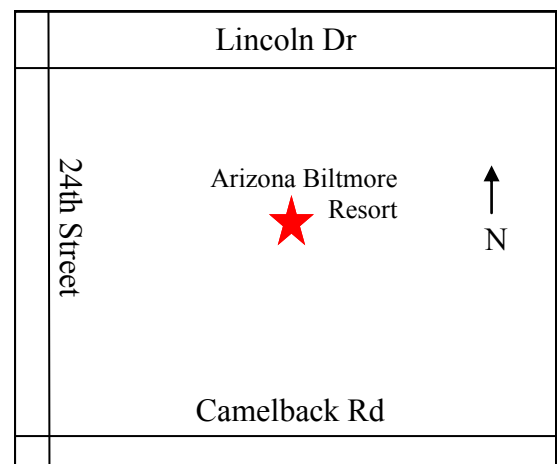

From North: Take Scottsdale Road south to Lincoln Drive and turn right. Continue west (approximately 7 miles) to 24th Street and turn left. Head south to Missouri Avenue and turn left. Conference Center is next to the entrance of the hotel on the west side.

6:30 p.m. Ballroom doors open

7:00 p.m. Main program begins

No actual tickets have been printed for the event.
Simply check in at the registration tables.
Dress for the event is Business Attire.

Map to Arizona Biltmore Resort